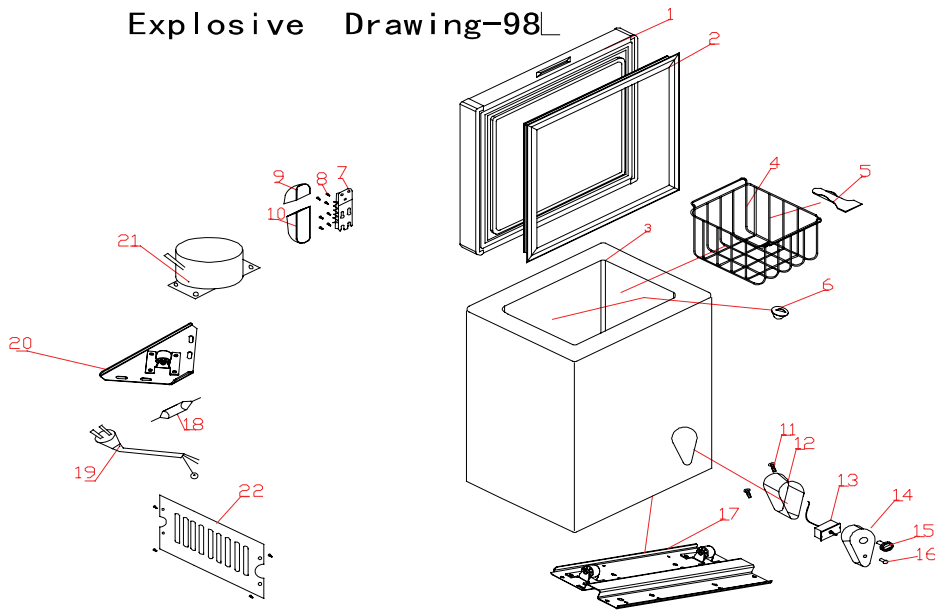

### Explosive Drawing-98L

### PFR355M-Exploded Drawing

No.	Part Number	Part Name	Qty (pcs)	Remark
1	503700150128	Door	1	
2	501109850006	Door Seal	1	
3	503705050293	Cabinet Foamed	1	
4	502903050012	Rack	1	
5	501105040009	Shovel	1	
6	501115050066	Plug, drain tube	1	
7	502905050005\ 502905050006	Hinge	2	
8	502500200069	screw	14	
9	501115050155	Hinge Cover(up)	2	
10	501115050156	Hinge Cover(down)	2	
11	502500100069	Screw	2	
12	501114550003	Thermostat Cover	1	
13	502407000229	Thermostat	1	
14	501114550002	Control Panel	1	
15	501105040016	Thermostat Knob	1	
16	502410000040	Power Light	1	
17	500714550005	Pan, compressor	1	
18	501602000031	Drier	1	
19	502401000008	Power Cable	1	
20	500715050078/ 500715050079	Cabinet Base	2	
21	501441000025	Compressor	1	
22	501215050126	Shutter	1	