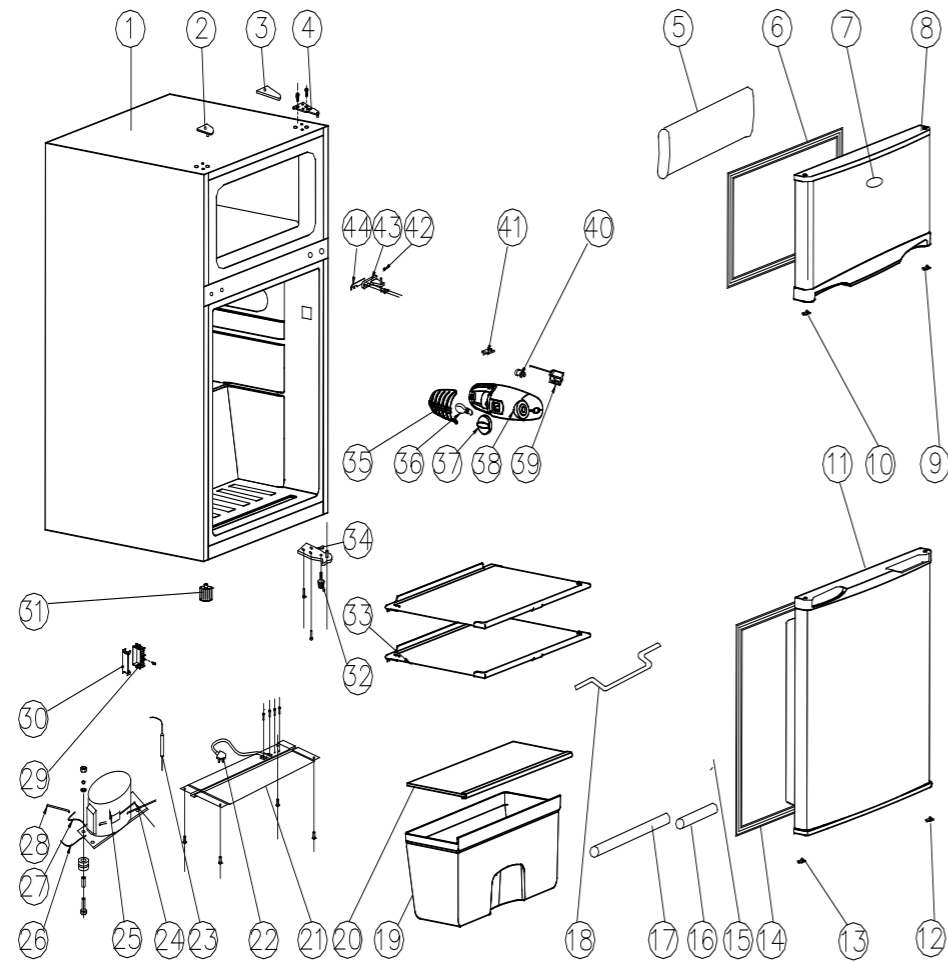

PRF3145HW/ PRF3146HS/ PRF3147HB Parts List

No. Description of Spare Part

1	Cabinet
2	Cover of door hinge screw hole
3	Door hinge cover
4	Upper hinge assembly
5	Upper door bar
6	Upper door gasket
8	Upper door
9	Right limit block of door
10	Left limit block of door
11	Lower door
12	Lower door right aid-closer
13	Lower door left aid-closer
14	Lower door gasket
15	Drink bottle holder
16	Drink bottle holder bar
17	Short straight bar
18	Short curved bar
19	Crisper Box
20	Crisper box cover
21	Compressor support base
22	Power supply cord
23	Drier filter (for R600a)
24	Connecting tube (short)
25	Compressor(QD3511Y)
26	Earthing wire of compressor
27	Connecting wire of compressor
28	Process tube
29	Wire Box
30	Base of wire box
31	Long Adjustable Foot
32	Short Adjustable Foot
33	Shelves of fridge
34	Lower Door Hinge Assembly
35	Lamp cover
36	Lamp Bulb (E14,110V)
37	Thermostat knob
38	Thermostat cover
39	Thermostat
40	Lamp holder (E14)
41	Door switch
43	Middle hinge
44	Middle hinge bottom plate